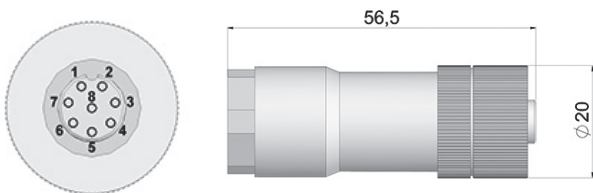

CONNECTORS

95.0007179
M8 3p

95.0007076
M12 4p CW

95.0007077
M12 4p CCW

95.0007011
DIN 43650

90.9507H
Military 7p CCW

95.0007152
M12 8p CW

90.9510H
Military 10p CCW

95.0007149
M16 12p CCW

95.0007131
M23 12p CCW

CONNECTORS

95.0007137
M23 12p CW

90.9589H
D-Sub 9p

95.0007006
M23 16p CCW

95.0007062
21p CCW

95.0007063
26p CCW