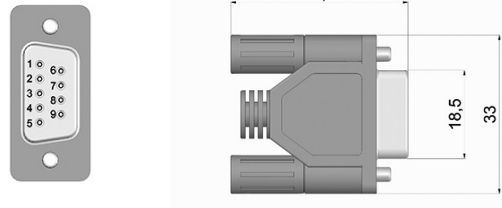

95.0007149
M16 12p CCW

95.0007131
M23 12p CCW

CONNECTORS

95.0007137
M23 12p CW

90.9589H
D-Sub 9p

95.0007006
M23 16p CCW

95.0007062
21p CCW

95.0007063
26p CCW

90.9537H
37p

90.9552
M12 5p

90.9553
M12 5p

90.9554
M12 4p CW

90.9550
M12 5p

CONNECTORS

90.9551
M12 5p

90.9546H
D-Sub 15p