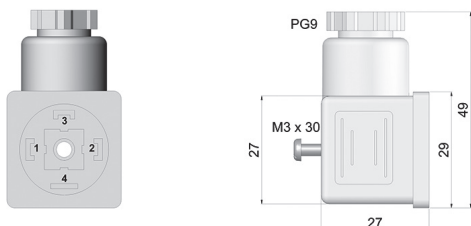

CONNECTORS

95.0007179
M8 3p

95.0007076
M12 4p CW

95.0007077
M12 4p CCW

95.0007011
DIN 43650

90.9507H
Military 7p CCW

95.0007152
M12 8p CW

90.9510H
Military 10p CCW

95.0007149
M16 12p CCW

95.0007131
M23 12p CCW

CONNECTORS

95.0007137
M23 12p CW

90.9589H
D-Sub 9p

95.0007006
M23 16p CCW

95.0007062
21p CCW

95.0007063
26p CCW