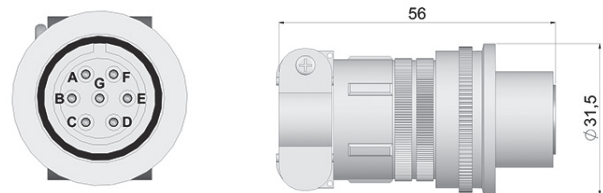

CONNECTORS

95.0007179
M8 3p

95.0007076
M12 4p CW

95.0007077
M12 4p CCW

95.0007011
DIN 43650

90.9507H
Military 7p CCW

95.0007152
M12 8p CW

90.9510H
Military 10p CCW

95.0007149
M16 12p CCW

95.0007131
M23 12p CCW

CONNECTORS

95.0007137
M23 12p CW

90.9589H
D-Sub 9p

95.0007006
M23 16p CCW

95.0007062
21p CCW

95.0007063
26p CCW