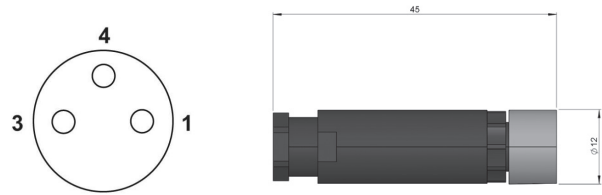

CONNECTORS

95.0007179
M8 3p

95.0007076
M12 4p CW

95.0007077
M12 4p CCW

95.0007011
DIN 43650

90.9507H
Military 7p CCW

95.0007152
M12 8p CW

90.9510H
Military 10p CCW