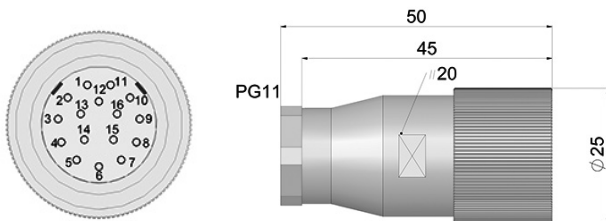

95.0007149
M16 12p CCW

95.0007131
M23 12p CCW

CONNECTORS

95.0007137
M23 12p CW

90.9589H
D-Sub 9p

95.0007006
M23 16p CCW

95.0007062
21p CCW

95.0007063
26p CCW

90.9537H
37p

90.9552
M12 5p

90.9553
M12 5p

90.9554
M12 4p CW

90.9550
M12 5p

CONNECTORS

90.9551
M12 5p

90.9546H
D-Sub 15p