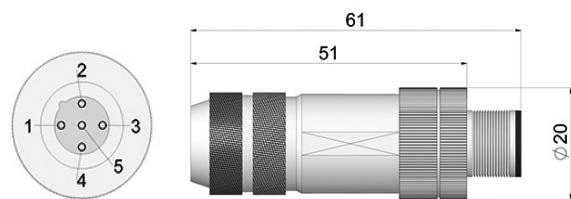

95.0007149
M16 12p CCW

95.0007131
M23 12p CCW

CONNECTORS

95.0007137
M23 12p CW

90.9589H
D-Sub 9p

95.0007006
M23 16p CCW

95.0007062
21p CCW

95.0007063
26p CCW

90.9537H
37p

90.9552
M12 5p

90.9553
M12 5p

90.9554
M12 4p CW

90.9550
M12 5p

CONNECTORS

90.9551
M12 5p

90.9546H
D-Sub 15p