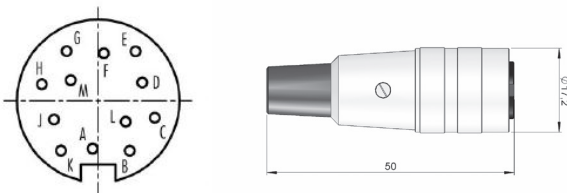

95.0007149
M16 12p CCW

95.0007137
M23 12p CW