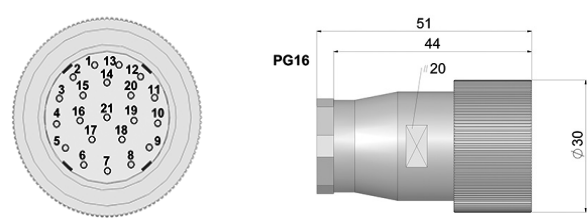

95.0007149
M16 12p CCW

95.0007131
M23 12p CCW

CONNECTORS

95.0007137
M23 12p CW

90.9589H
D-Sub 9p

95.0007006
M23 16p CCW

95.0007062
21p CCW

95.0007063
26p CCW

90.9537H
37p

90.9552
M12 5p

90.9553
M12 5p

90.9554
M12 4p CW

90.9550
M12 5p

CONNECTORS

90.9551
M12 5p

90.9546H
D-Sub 15p