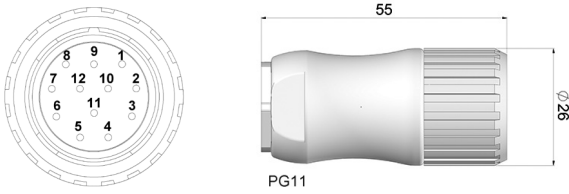

95.0007149
M16 12p CCW

95.0007131
M23 12p CCW

CONNECTORS

95.0007137
M23 12p CW

90.9589H
D-Sub 9p

95.0007006
M23 16p CCW

95.0007062
21p CCW

95.0007063
26p CCW

90.9537H
37p

90.9552
M12 5p

90.9553
M12 5p

90.9554
M12 4p CW

90.9550
M12 5p

CONNECTORS

90.9551
M12 5p

90.9546H
D-Sub 15p