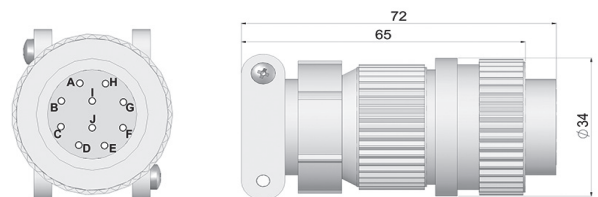

CONNECTORS

95.0007179
M8 3p

95.0007076
M12 4p CW

95.0007077
M12 4p CCW

95.0007011
DIN 43650

90.9507H
Military 7p CCW

95.0007152
M12 8p CW

90.9510H
Military 10p CCW

95.0007149
M16 12p CCW

95.0007131
M23 12p CCW

CONNECTORS

95.0007137
M23 12p CW

90.9589H
D-Sub 9p

95.0007006
M23 16p CCW

95.0007062
21p CCW

95.0007063
26p CCW