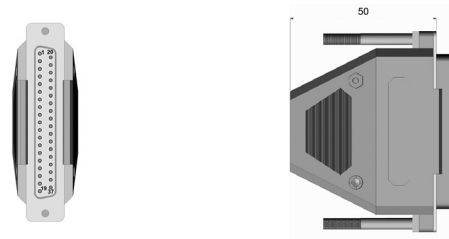

90.9553
M12 5p

90.9537H
37p