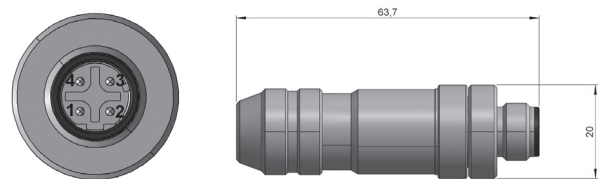

CONNECTORS

95.0007179
M8 3p

95.0007076
M12 4p CW

95.0007077
M12 4p CCW

95.0007011
DIN 43650

90.9507H
Military 7p CCW

95.0007152
M12 8p CW

90.9510H
Military 10p CCW

95.0007149
M16 12p CCW

95.0007131
M23 12p CCW

CONNECTORS

95.0007137
M23 12p CW

90.9589H
D-Sub 9p

95.0007006
M23 16p CCW

95.0007062
21p CCW

95.0007063
26p CCW