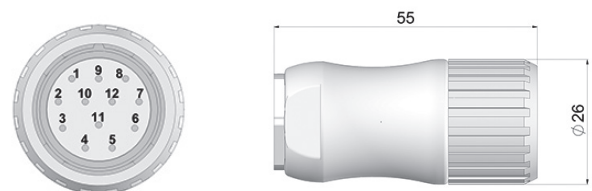

CONNECTORS

95.0007179
M8 3p

95.0007076
M12 4p CW

95.0007077
M12 4p CCW

95.0007011
DIN 43650

90.9507H
Military 7p CCW

95.0007152
M12 8p CW

90.9510H
Military 10p CCW

95.0007149
M16 12p CCW

95.0007131
M23 12p CCW

CONNECTORS

95.0007137
M23 12p CW

90.9589H
D-Sub 9p

95.0007006
M23 16p CCW

95.0007062
21p CCW

95.0007063
26p CCW