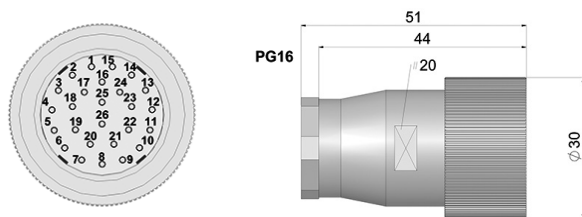

95.0007149
M16 12p CCW

95.0007131
M23 12p CCW

CONNECTORS

95.0007137
M23 12p CW

90.9589H
D-Sub 9p

95.0007006
M23 16p CCW

95.0007062
21p CCW

95.0007063
26p CCW

90.9537H
37p

90.9552
M12 5p

90.9553
M12 5p

90.9554
M12 4p CW

90.9550
M12 5p

CONNECTORS

90.9551
M12 5p

90.9546H
D-Sub 15p