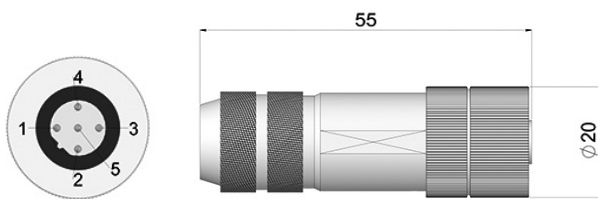

95.0007149
M16 12p CCW

95.0007131
M23 12p CCW

CONNECTORS

95.0007137
M23 12p CW

90.9589H
D-Sub 9p

95.0007006
M23 16p CCW

95.0007062
21p CCW

95.0007063
26p CCW

90.9537H
37p

90.9552
M12 5p

90.9553
M12 5p

90.9554
M12 4p CW

90.9550
M12 5p

CONNECTORS

90.9551
M12 5p

90.9546H
D-Sub 15p