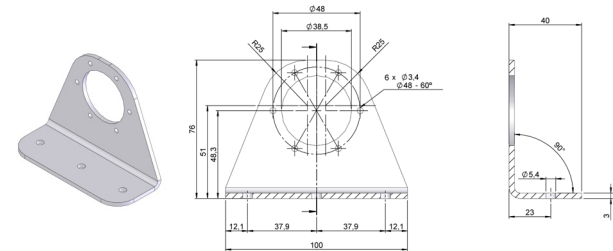

YAYLI ENCODER TUTUCULARI

Referans

Serileri

SERT MONTAJ PARÇALARI

90.1201	30, CS30, CM30
90.1207	10, 10K, 11, 20, 58, PR90, SMRS 10, CS10, CM10
90.1208	21, 36
90.1218	10, 10I, 11, 20, PR90, E58 CM, E58 CS

90.1201

90.1207

90.1208

90.1218

YAYLI ENCODER TUTUCULARI

Referans	Serileri
ESNEK MONTAJ PARÇALARI	
90.1202	10, 11, PR90, E58 CS, E58 CM, SMRS 10, 10I, 20, CS10, CM10
90.1204	10, 20, 11, PR90, SMRS 10, CS10, CM10
90.1206	10, 20, 11, 58, CS10, CM10
90.1219	36, 36 CS, 36CM