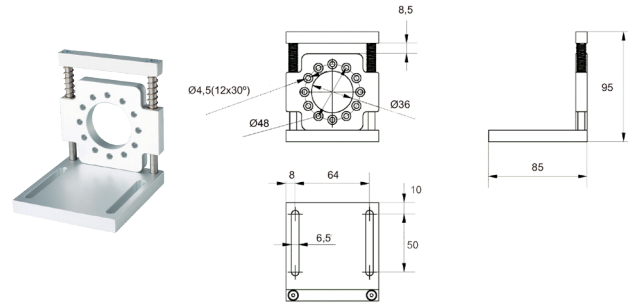

YAYLI ENCODER TUTUCULARI

Referans	Serileri
ESNEK MONTAJ PARÇALARI	
90.1202	10, 11, PR90, E58 CS, E58 CM, SMRS 10, 10I, 20, CS10, CM10
90.1204	10, 20, 11, PR90, SMRS 10, CS10, CM10
90.1206	10, 20, 11, 58, CS10, CM10
90.1219	36, 36 CS, 36CM

90.1202

90.1204

90.1206

90.1219