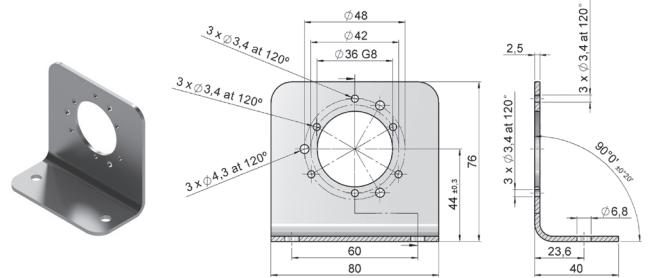

YAYLI ENCODER TUTUCULARI

Referans

Serileri

SERT MONTAJ PARÇALARI

90.1201	30, CS30, CM30
90.1207	10, 10K, 11, 20, 58, PR90, SMRS 10, CS10, CM10
90.1208	21, 36
90.1218	10, 10I, 11, 20, PR90, E58 CM, E58 CS

90.1201

90.1207

90.1208

90.1218

YAYLI ENCODER TUTUCULARI

Referans	Serileri
ESNEK MONTAJ PARÇALARI	
90.1202	10, 11, PR90, E58 CS, E58 CM, SMRS 10, 10I, 20, CS10, CM10
90.1204	10, 20, 11, PR90, SMRS 10, CS10, CM10
90.1206	10, 20, 11, 58, CS10, CM10
90.1219	36, 36 CS, 36CM