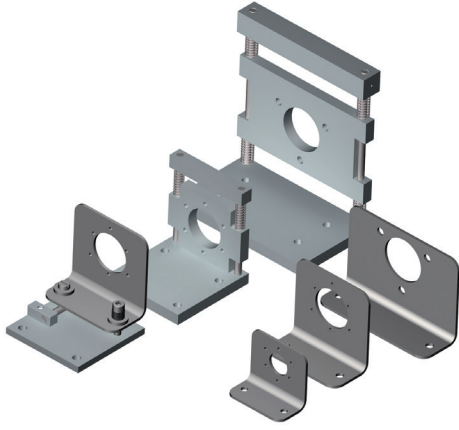

YAYLI ENCODER TUTUCULARI

Referans

Serileri

SERT MONTAJ PARÇALARI

90.1201	30, CS30, CM30
90.1207	10, 10K, 11, 20, 58, PR90, SMRS 10, CS10, CM10
90.1208	21, 36
90.1218	10, 10I, 11, 20, PR90, E58 CM, E58 CS

90.1201

90.1207

90.1208

90.1218

YAYLI ENCODER TUTUCULARI

Referans	Serileri
ESNEK MONTAJ PARÇALARI	
90.1202	10, 11, PR90, E58 CS, E58 CM, SMRS 10, 10I, 20, CS10, CM10
90.1204	10, 20, 11, PR90, SMRS 10, CS10, CM10
90.1206	10, 20, 11, 58, CS10, CM10
90.1219	36, 36 CS, 36CM