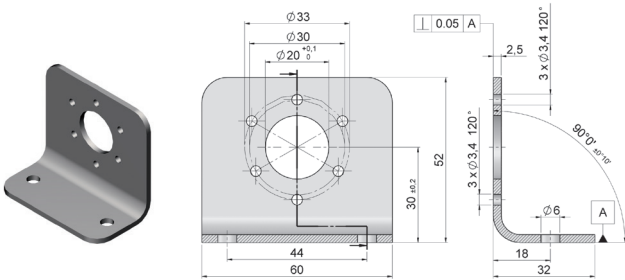

# YAYLI ENCODER TUTUCULARI

Referans	Serileri
SERT MONTAJ PARÇALARI	
90.1201	30, CS30, CM30
90.1207	10, 10K, 11, 20, 58, PR90, SMRS 10, CS10, CM10
90.1208	21, 36
90.1218	10, 10I, 11, 20, PR90, E58 CM, E58 CS

90.1201

90.1207

90.1208

90.1218