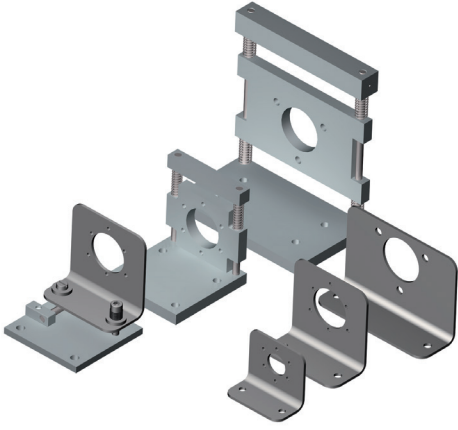

# YAYLI ENCODER TUTUCULARI

Referans	Serileri
SERT MONTAJ PARÇALARI	
90.1201	30, CS30, CM30
90.1207	10, 10K, 11, 20, 58, PR90, SMRS 10, CS10, CM10
90.1208	21, 36
90.1218	10, 10I, 11, 20, PR90, E58 CM, E58 CS