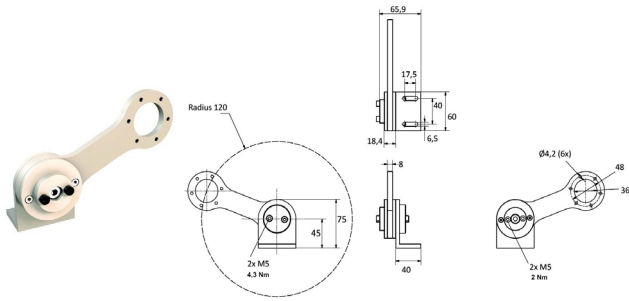

YAYLI ENCODER TUTUCULARI

Referans	Serileri
ESNEK MONTAJ PARÇALARI	
90.1202	10, 11, PR90, E58 CS, E58 CM, SMRS 10, 10I, 20, CS10, CM10
90.1204	10, 20, 11, PR90, SMRS 10, CS10, CM10
90.1206	10, 20, 11, 58, CS10, CM10
90.1219	36, 36 CS, 36CM

90.1202