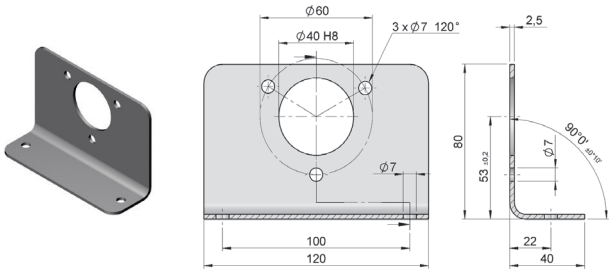

Referans	Serileri
SERT MONTAJ PARÇALARI	
90.1201	30, CS30, CM30
90.1207	10, 10K, 11, 20, 58, PR90, SMRS 10, CS10, CM10
90.1208	21, 36
90.1218	10, 10I, 11, 20, PR90, E58 CM, E58 CS

90.1201