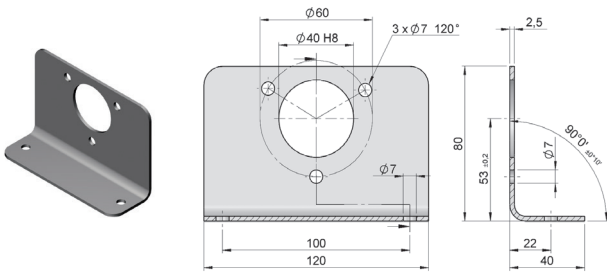

YAYLI ENCODER TUTUCULARI

Referans

Serileri

SERT MONTAJ PARÇALARI

90.1201	30, CS30, CM30
90.1207	10, 10K, 11, 20, 58, PR90, SMRS 10, CS10, CM10
90.1208	21, 36
90.1218	10, 10I, 11, 20, PR90, E58 CM, E58 CS

90.1201

90.1207

90.1208

90.1218

YAYLI ENCODER TUTUCULARI

Referans	Serileri
ESNEK MONTAJ PARÇALARI	
90.1202	10, 11, PR90, E58 CS, E58 CM, SMRS 10, 10I, 20, CS10, CM10
90.1204	10, 20, 11, PR90, SMRS 10, CS10, CM10
90.1206	10, 20, 11, 58, CS10, CM10
90.1219	36, 36 CS, 36CM