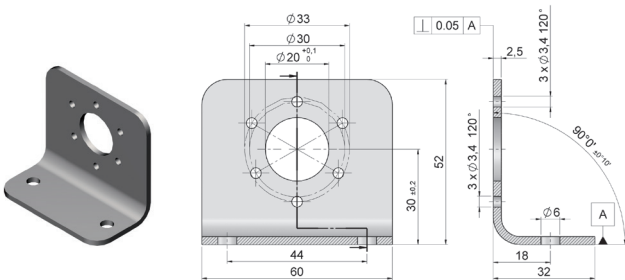

YAYLI ENCODER TUTUCULARI

Referans

Serileri

SERT MONTAJ PARÇALARI

90.1201	30, CS30, CM30
90.1207	10, 10K, 11, 20, 58, PR90, SMRS 10, CS10, CM10
90.1208	21, 36
90.1218	10, 10I, 11, 20, PR90, E58 CM, E58 CS

90.1201

90.1207

90.1208

90.1218

YAYLI ENCODER TUTUCULARI

Referans	Serileri
ESNEK MONTAJ PARÇALARI	
90.1202	10, 11, PR90, E58 CS, E58 CM, SMRS 10, 10I, 20, CS10, CM10
90.1204	10, 20, 11, PR90, SMRS 10, CS10, CM10
90.1206	10, 20, 11, 58, CS10, CM10
90.1219	36, 36 CS, 36CM