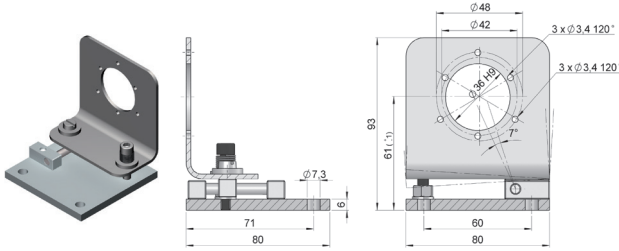

YAYLI ENCODER TUTUCULARI

Referans	Serileri
ESNEK MONTAJ PARÇALARI	
90.1202	10, 11, PR90, E58 CS, E58 CM, SMRS 10, 10I, 20, CS10, CM10
90.1204	10, 20, 11, PR90, SMRS 10, CS10, CM10
90.1206	10, 20, 11, 58, CS10, CM10
90.1219	36, 36 CS, 36CM

90.1202

90.1204

90.1206

90.1219