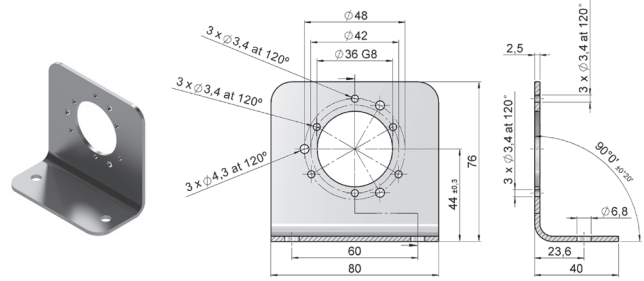

YAYLI ENCODER TUTUCULARI

Referans	Serileri
SERT MONTAJ PARÇALARI	
90.1201	30, CS30, CM30
90.1207	10, 10K, 11, 20, 58, PR90, SMRS 10, CS10, CM10
90.1208	21, 36
90.1218	10, 10I, 11, 20, PR90, E58 CM, E58 CS

90.1201

90.1207

90.1218